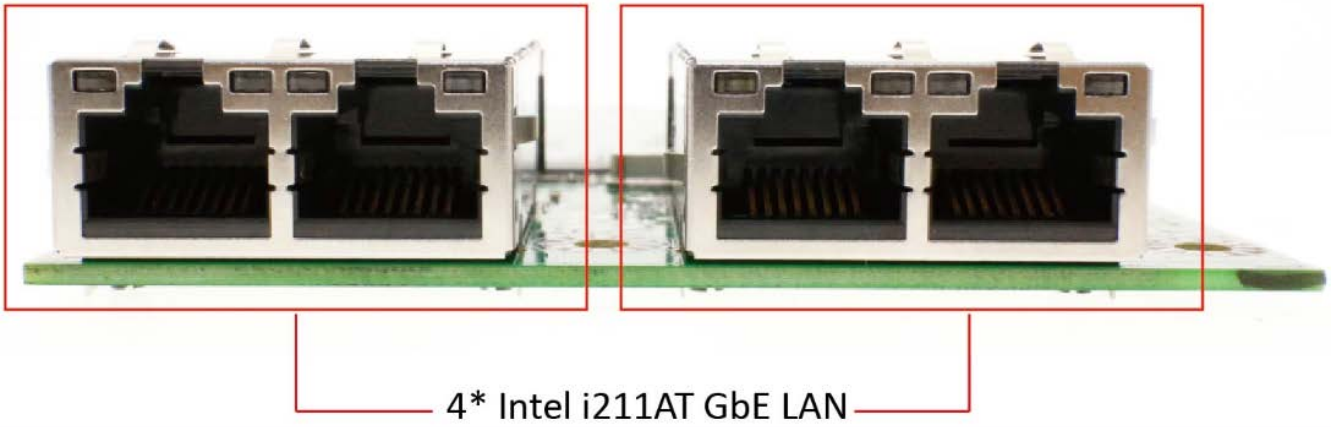

Dimension

170 * 81.9 mm

Chipset

Intel i211AT GbE LAN

Feature

- 1. 4 * Intel GbE LAN
- 2. Support Wake on LAN S1/S3/S4/S5 mode

Interface

PCIe x 4, 2.0 (5GT/s) rate

Application

- 1. VPN
- 2. UTM
- 3. Network bandwidth controller
- 4. Mail spam
- 5. Virus spam

PCIe x 4, 2.0 (5GT/s) rate

4 * Intel GbE LAN
Support Wake on
LAN S1/S3/S4/S5 mode

The figure shown the rear I/O