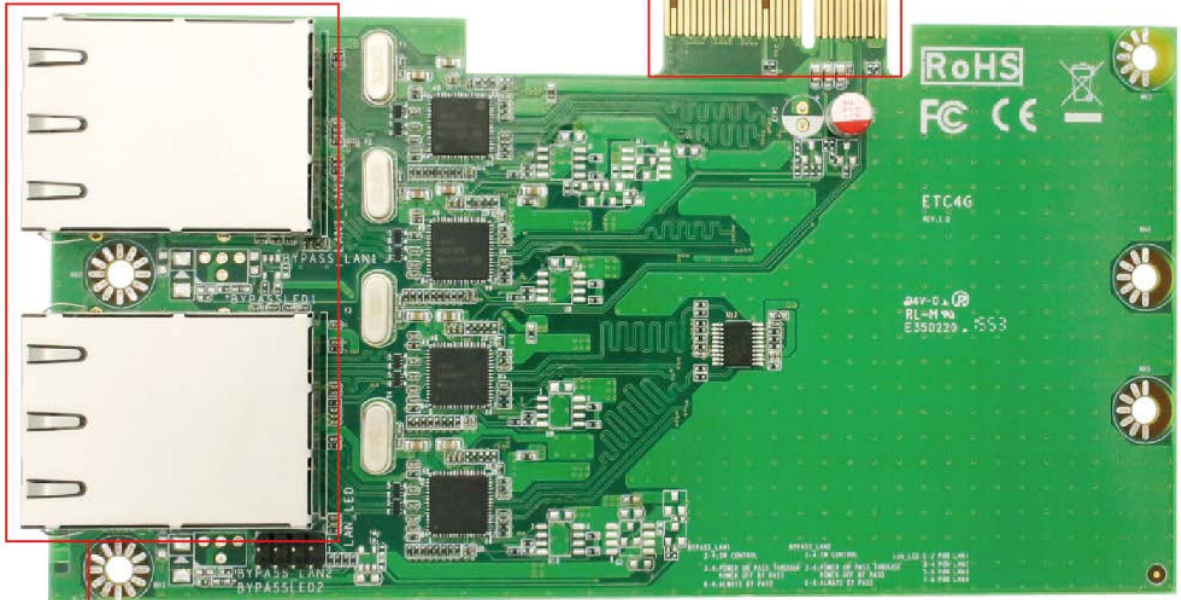

Dimension

170 * 81.9 mm

Chipset

Intel i211AT GbE LAN

Feature

- 1. 4 * Intel GbE LAN
- 2. Support Wake on LAN S1/S3/S4/S5 mode

Interface

PCIe x 4, 2.0 (5GT/s) rate

Application

- 1. VPN
- 2. UTM
- 3. Network bandwidth controller
- 4. Mail spam
- 5. Virus spam

PCIe x 4, 2.0 (5GT/s) rate

4 * Intel GbE LAN
Support Wake on
LAN S1/S3/S4/S5 mode

The figure shown the rear I/O