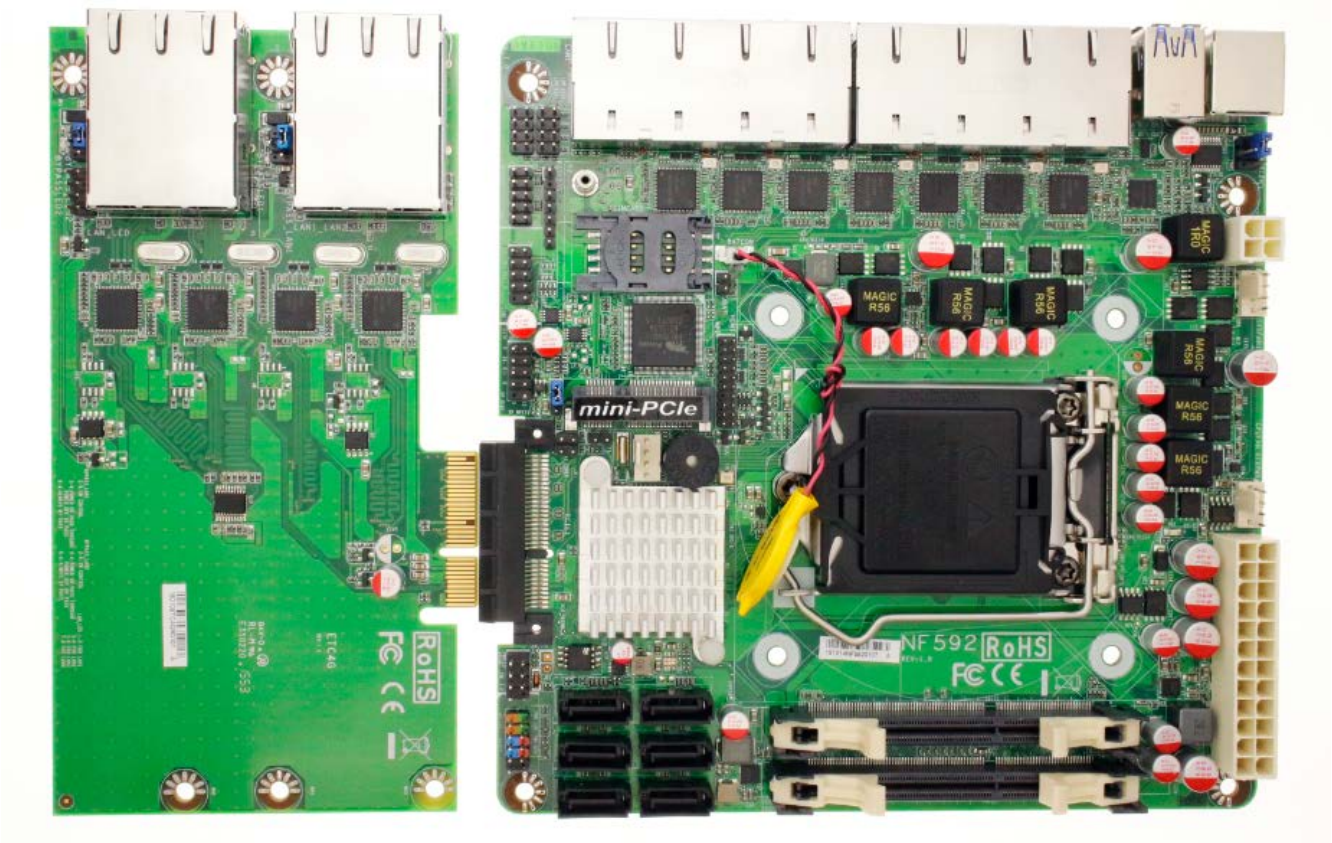

Dimension

170 * 81.9 mm

Chipset

Intel i211AT GbE LAN

Feature

- 1. 4 * Intel GbE LAN
- 2. Support Wake on LAN S1/S3/S4/S5 mode

Interface

PCIe x 4, 2.0 (5GT/s) rate

Application

- 1. VPN
- 2. UTM
- 3. Network bandwidth controller
- 4. Mail spam
- 5. Virus spam

PCIe x 4, 2.0 (5GT/s) rate

4 * Intel GbE LAN
Support Wake on
LAN S1/S3/S4/S5 mode

The figure shown the rear I/O